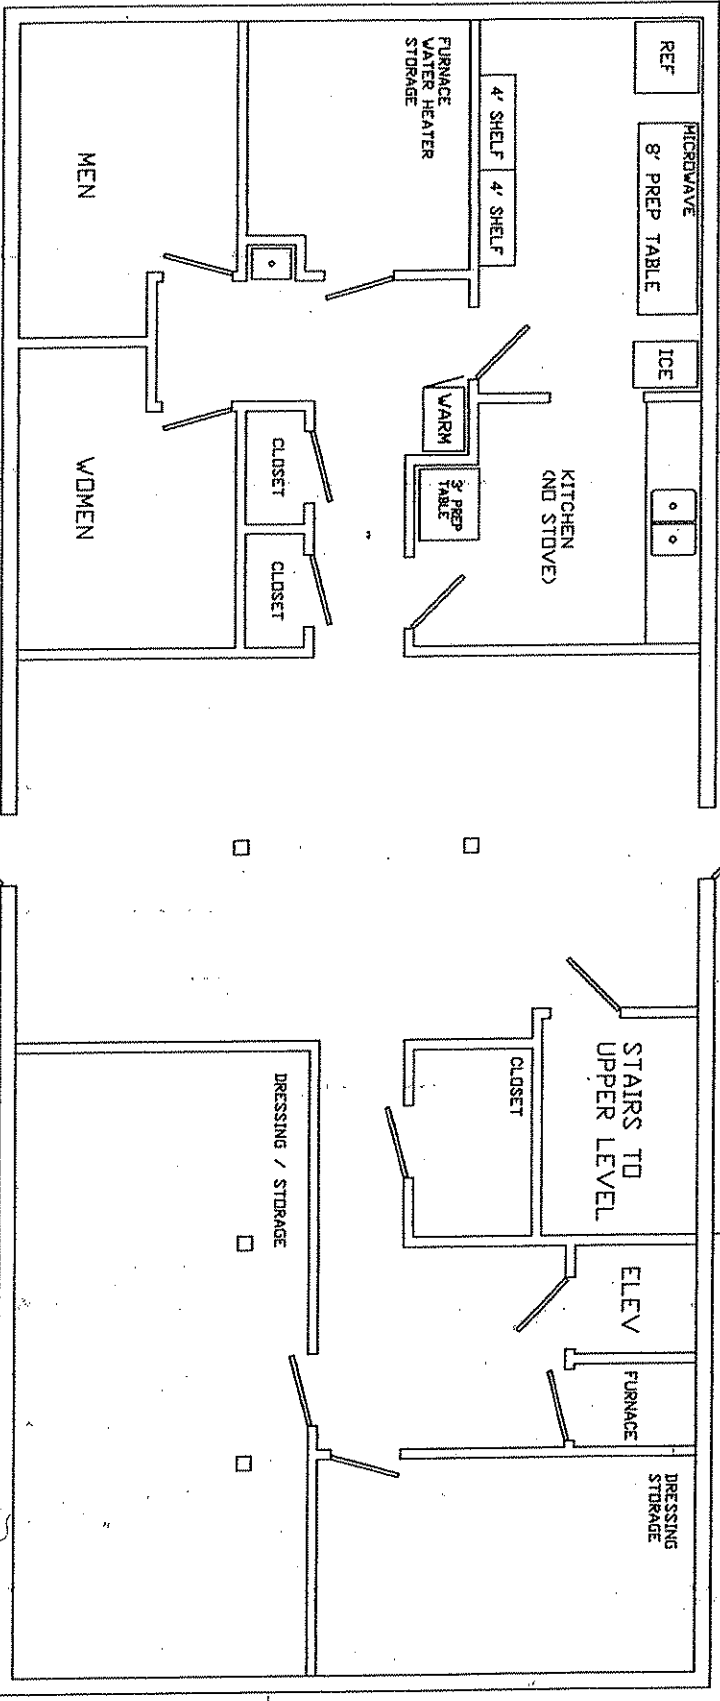

The Pavilion  
Lawton Park  
Hartsville, SC

GROUND LEVEL

< - 32'-8" ->

LAKE

< - 13' ->

LAKE

FRONT ENTRANCE

Scale: 1/8" = 1'